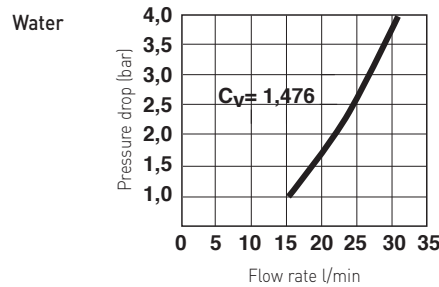

Plug:

Plug - brass, nickel plated

Socket - male thread

BSPP	MODELS
1/4	238210028
3/8	238210038
1/2	238210048

Plug - male thread

BSPP	MODELS
1/8	238110018
1/4	238110028
3/8	238110038
1/2	238110048

Socket - female thread

BSPP	MODELS
1/4	238220028
3/8	238220038
1/2	238220048

Plug - female thread

BSPP	MODELS
1/4	238120028
3/8	238120038
1/2	238120048

Socket - hose barb

ID Hose	MODELS
6	238230600
9	238230900
13	238231300

Plug - hose barb

ID Hose	MODELS
6	238130600
9	238130900
13	238131300

For further information

www.norgren.com/info/en7-091