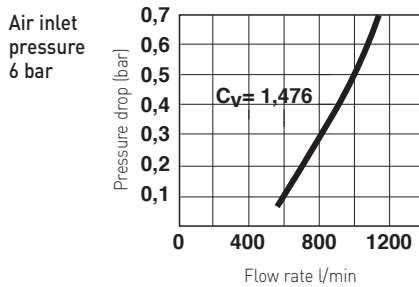

Plug:

Plug - brass, nickel plated

Socket - male thread

BSPP	MODELS
1/4	238210028
3/8	238210038
1/2	238210048

Plug - male thread

BSPP	MODELS
1/8	238110018
1/4	238110028
3/8	238110038
1/2	238110048

Socket - female thread

BSPP	MODELS
1/4	238220028
3/8	238220038
1/2	238220048

Plug - female thread

BSPP	MODELS
1/4	238120028
3/8	238120038
1/2	238120048

Socket - hose barb

ID Hose	MODELS
6	238230600
9	238230900
13	238231300

Plug - hose barb

ID Hose	MODELS
6	238130600
9	238130900
13	238131300

For further information

www.norgren.com/info/en7-091