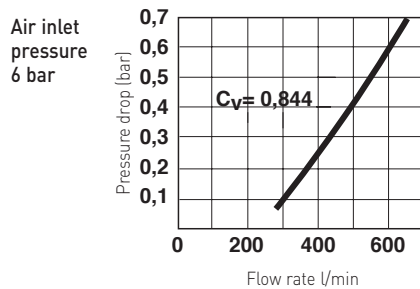

Socket - male thread

BSPP	MODELS
1/8	233210018
1/4	233210028

Socket - spring guard

O/D I/D tube	MODELS
6/4	233290400
8/6	233290600

Socket - female thread

BSPP	MODELS
1/8	233220018
1/4	233220028

Socket - push on panel mounted

O/D I/D tube	MODELS
6/4	233280400
8/6	233280600

Plug - hose barb

ID Hose	MODELS
4	233130400
6	233130600
9	233130900

Socket - hose barb

ID Hose	MODELS
4	233230400
6	233230600
9	233230900

Plug - male thread

BSPP	MODELS
1/8	233110018
1/4	233110028

Plug - push on fitting

O/D I/D tube	MODELS
6/4	233160400
8/6	233160600

Socket - push on fitting

O/D I/D tube	MODELS
6/4	233260400
8/6	233260600

Plug - female thread

BSPP	MODELS
1/8	233120018
1/4	233120028

Plug - spring guard

O/D I/D tube	MODELS
6/4	233190400
8/6	233190600

For further information

www.norgren.com/info/en7-089