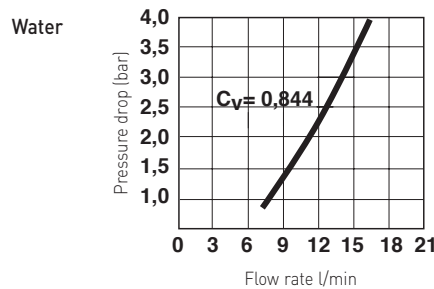

Socket - male thread

BSPP	MODELS
1/8	233210018
1/4	233210028

Socket - spring guard

O/D I/D tube	MODELS
6/4	233290400
8/6	233290600

Socket - female thread

BSPP	MODELS
1/8	233220018
1/4	233220028

Socket - push on panel mounted

O/D I/D tube	MODELS
6/4	233280400
8/6	233280600

Plug - hose barb

ID Hose	MODELS
4	233130400
6	233130600
9	233130900

Socket - hose barb

ID Hose	MODELS
4	233230400
6	233230600
9	233230900

Plug - male thread

BSPP	MODELS
1/8	233110018
1/4	233110028

Plug - push on fitting

O/D I/D tube	MODELS
6/4	233160400
8/6	233160600

Socket - push on fitting

O/D I/D tube	MODELS
6/4	233260400
8/6	233260600

Plug - female thread

BSPP	MODELS
1/8	233120018
1/4	233120028

Plug - spring guard

O/D I/D tube	MODELS
6/4	233190400
8/6	233190600

For further information

www.norgren.com/info/en7-089